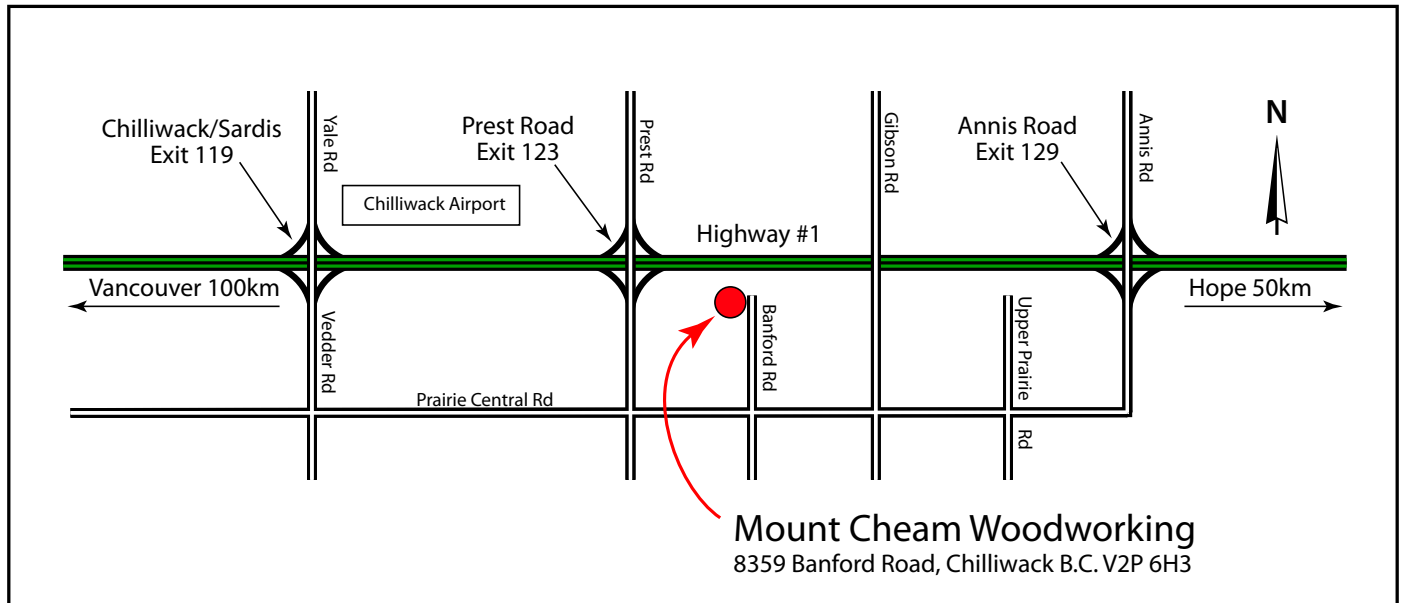

# DRIVING DIRECTIONS TO MOUNT CHEAM WOODWORKING

8359 Banford Road, Chilliwack B.C. V2P 6H3

## From Vancouver / Abbotsford:

Take Highway #1 east to Prest Road Exit #123 - turn right (south) at the top of the overpass and go for 1/2 mile to the 4-way stop at Prairie Central Rd. Turn left (east) and travel 1 mile and turn left (north) on Banford Rd. Drive 1/2 mile until you see an antique logging truck and turn left into the yard with the Black Walnut tree grove. My shop is the white door on the left past the stacks of lumber.

## From Hope:

Take Highway #1 west to Annis Road Exit #129 - turn left (south) back over the freeway for 1/2 mile - follow the 90 degree turn (proceeding west) onto Prairie Central Rd for 3 miles and turn right (north) on Banford Rd. Drive 1/2 mile until you see an antique logging truck and turn left into the yard with the Black Walnut tree grove. My shop is the white door on the left past the stacks of lumber.